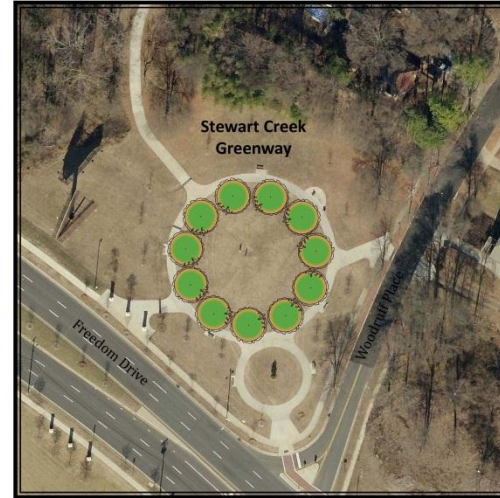

## **Bette Rae Thomas Park**

October 25, 2013

VICINITY MAP  
NTS

**Bette Rae Thomas  
Recreation Center &  
Stewart Creek Greenway  
Tree Planting**

*Generously Sponsored by*

*With support from*

Catawba Lands Conservancy

Mecklenburg County Parks and Recreation

City of Charlotte

SCALE: 1" = 80' \*Trees are scaled at maturity. North ↑

SCALE: 1" = 50' \*Trees are scaled at maturity. North ↑

Large Maturing Trees

- (4) Oak

Medium Maturing Trees

**Bette Rae Thomas Recreation Center &  
Stewart Creek Greenway**

2921 Tuckaseegee Road, Charlotte, NC 28208

**Tree Planting Plan**